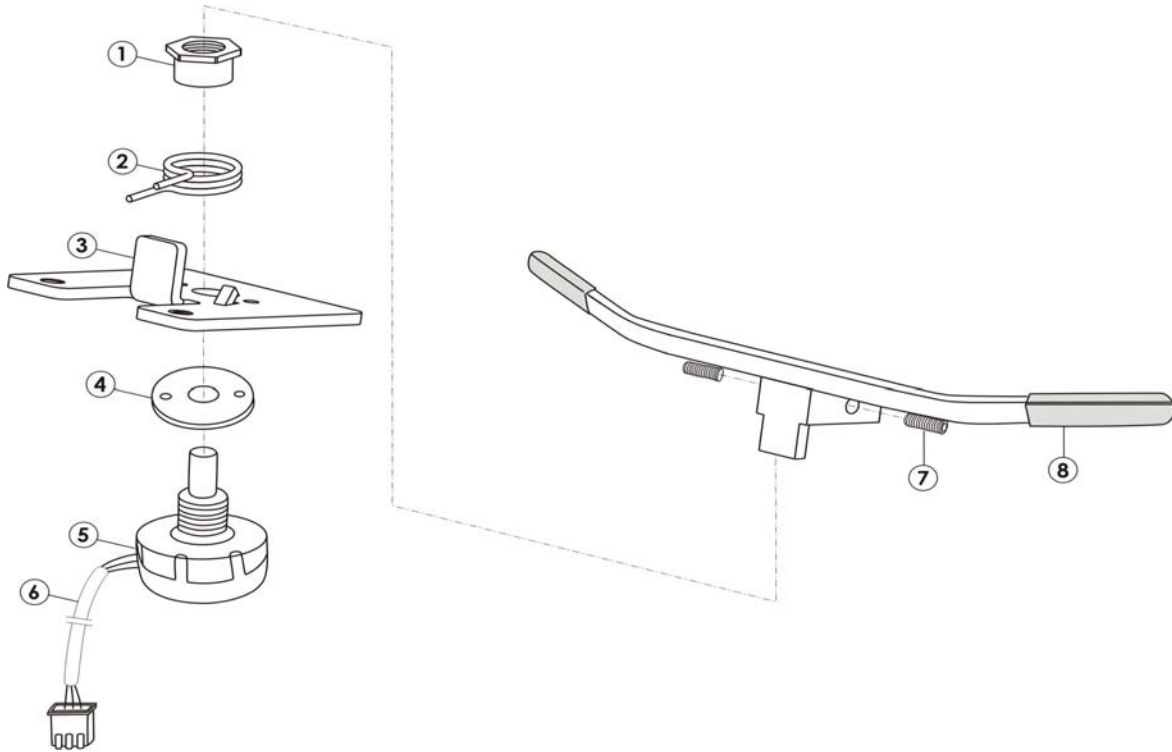

LRM402202 Throttle Control Switch

Item	Part Number	Description	Qty.
1	LRM402202-01	Nut For 5KVR	1
2	LRM402202-02	Rebound Spring	1
3	LRM402202-03	Fixed Piece	1
4	LRM402202-04	Washer	1
5	LRM402202-05	Speed Dial	1
6	LRM402202-06	5KVR Wire Module	1
7	LRM402202-07	Set Screws	2
8	LRM402202-08	Speed Lever Shroud	2