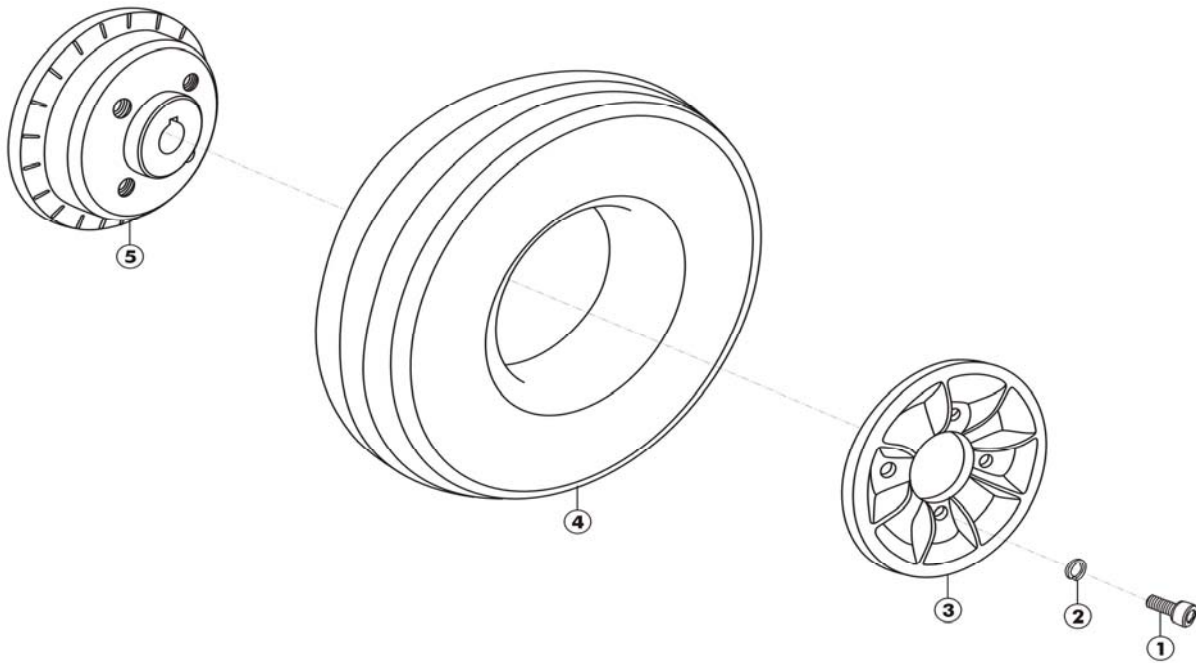

LRM402209 Rear Wheels

Item	Part Number	Description	Qty.
1	LRM402209-01	Hex Socket Cap Screws	8
2	LRM402209-02	Spring Washer	8
3	LRM402209-03	Aluminum Outer Rim	2
4	LRM402209-04	Foam Filled Tire	2
5	LRM402209-05	Aluminum Inner Rim	2