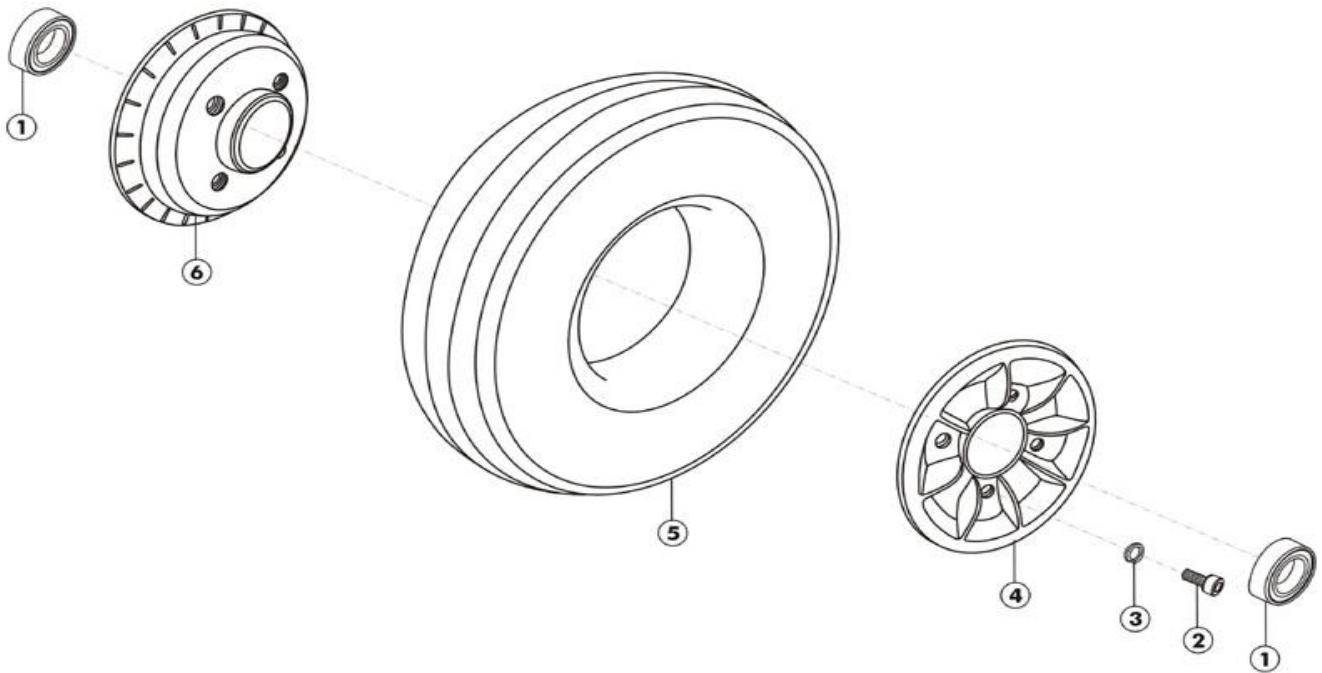

LRM402208 Front Wheels

Item	Part Number	Description	Qty.
1	LRM402208-01	Bearing	2
2	LRM402208-02	Hex Socket Cap Screws	4
3	LRM402208-03	Spring Washer	4
4	LRM402208-04	Aluminum Outer Hub	1
5	LRM402208-05	Foam Filled Tire	1
6	LRM402208-06	Aluminum Inner Hub (Front)	1