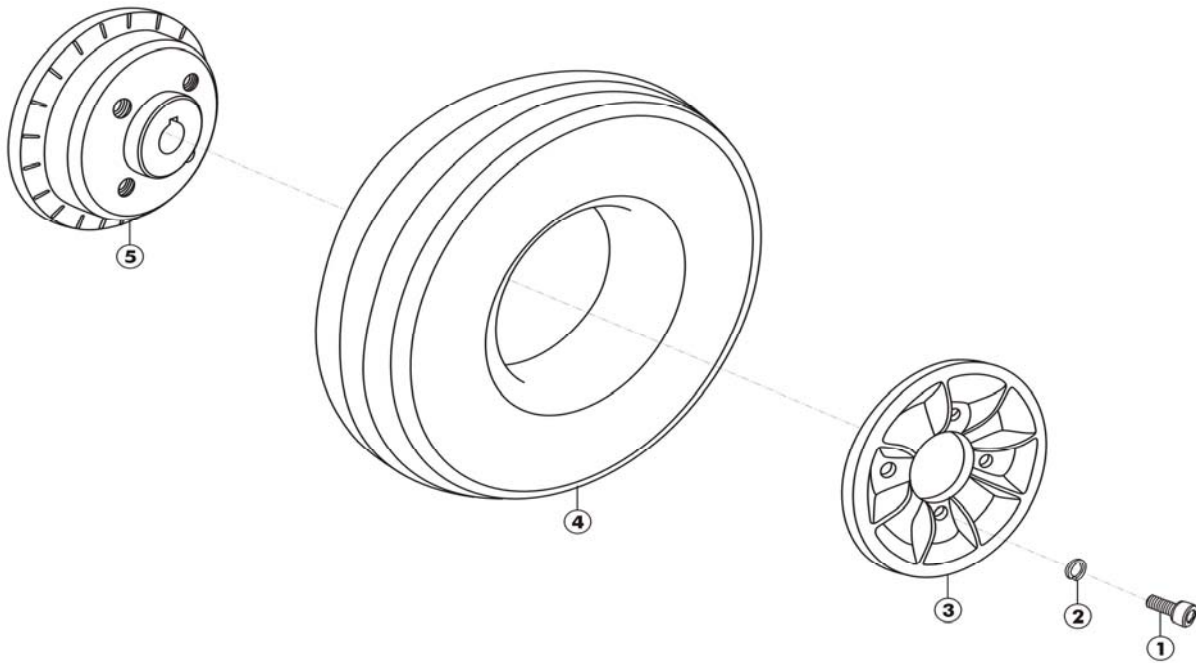

LRM302209 Rear Wheels

Item	Part Number	Description	Qty.
1	LRM302209-01	Hex Socket Cap Screws	4
2	LRM302209-02	Spring Washer	4
3	LRM302209-03	Aluminum Outer Rim	1
4	LRM302209-04	Foam Filled Tire	1
5	LRM302209-05	Aluminum Inner Rim	1