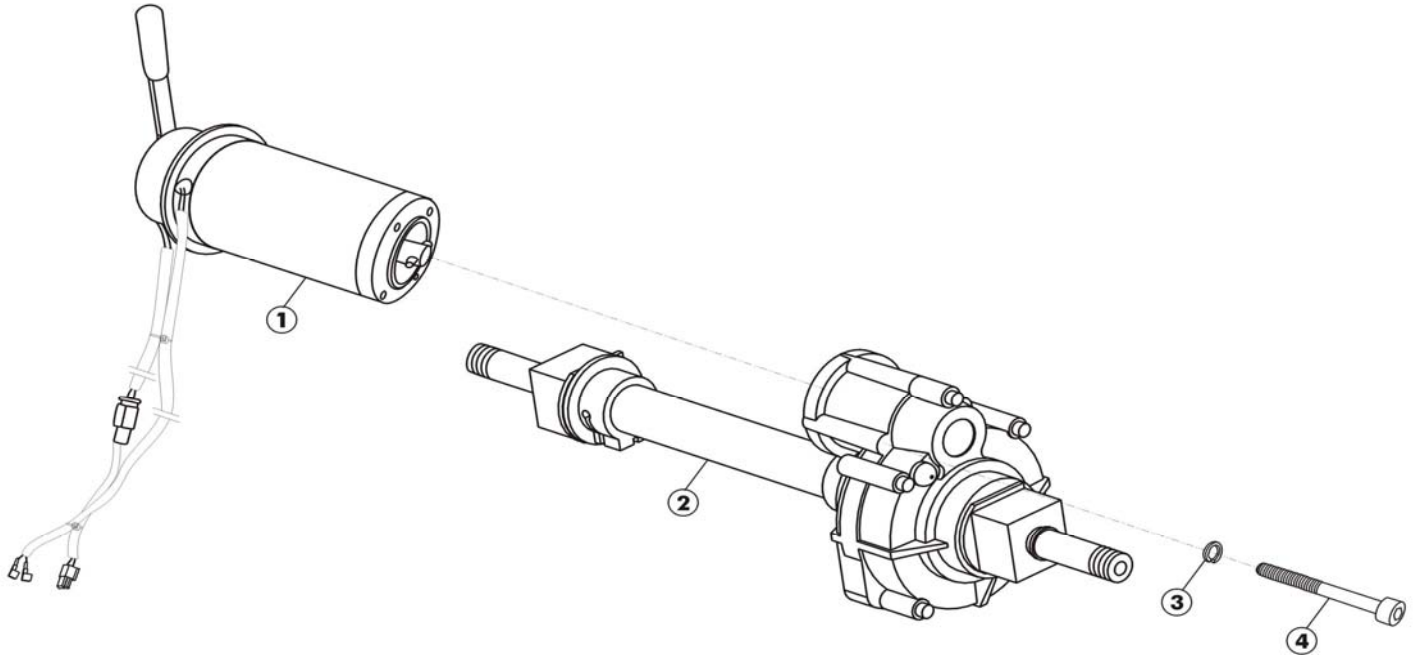

LRM302205 Motor & Gear Box Assembly

Item	Part Number	Description	Qty.
1	LRM302205-01	DC Motor With Electromagnetic Brake	1
2	LRM302205-02	Gearbox	1
3	LRM302205-03	Spring Washer	2
4	LRM302205-04	Hex Socket Cap Screws	2