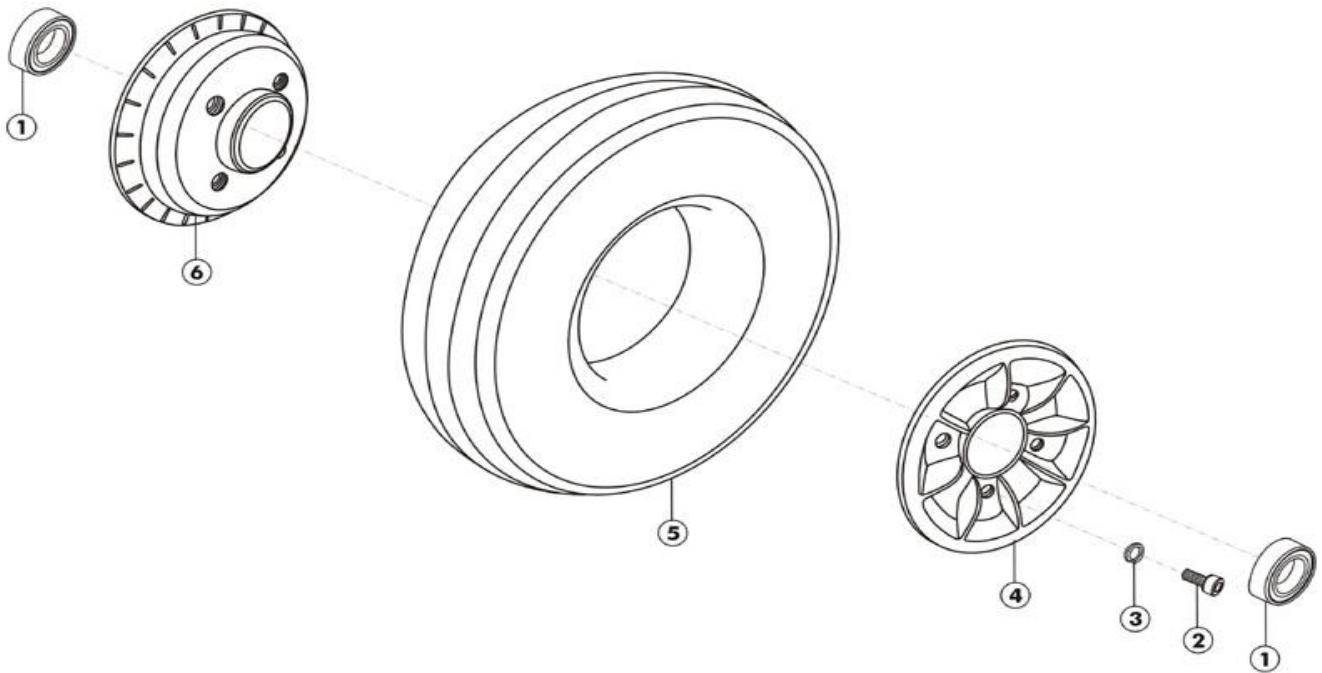

LRM302208 Front Wheels

Item	Part Number	Description	Qty.
1	LRM302208-01	Bearing	1
2	LRM302208-02	Hex Socket Cap Screws	4
3	LRM302208-03	Spring Washer	4
4	LRM302208-04	Aluminum Outer Rim	1
5	LRM302208-05	Foam Filled Tire	1
6	LRM302208-06	Aluminum Inner Rim	1