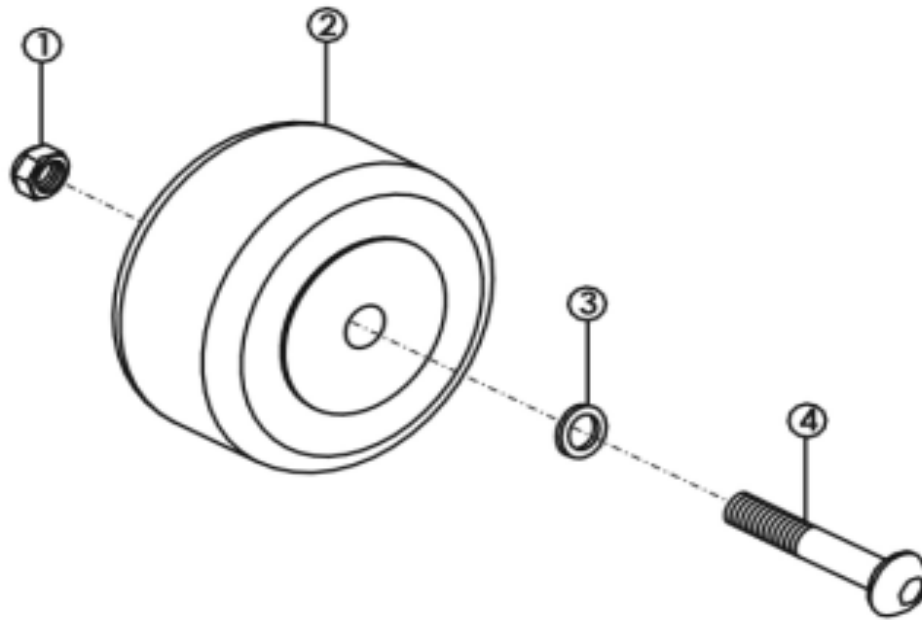

LRM302210 Anti-Tip Wheels

Item	Part Number	Description	Qty.
1	LRM302210-01	Nylon Nut	2
2	LRM302210-02	Anti-Tip Wheel	2
3	LRM302210-03	Washer	2
4	LRM302210-04	Hex Socket Cap Screws	2