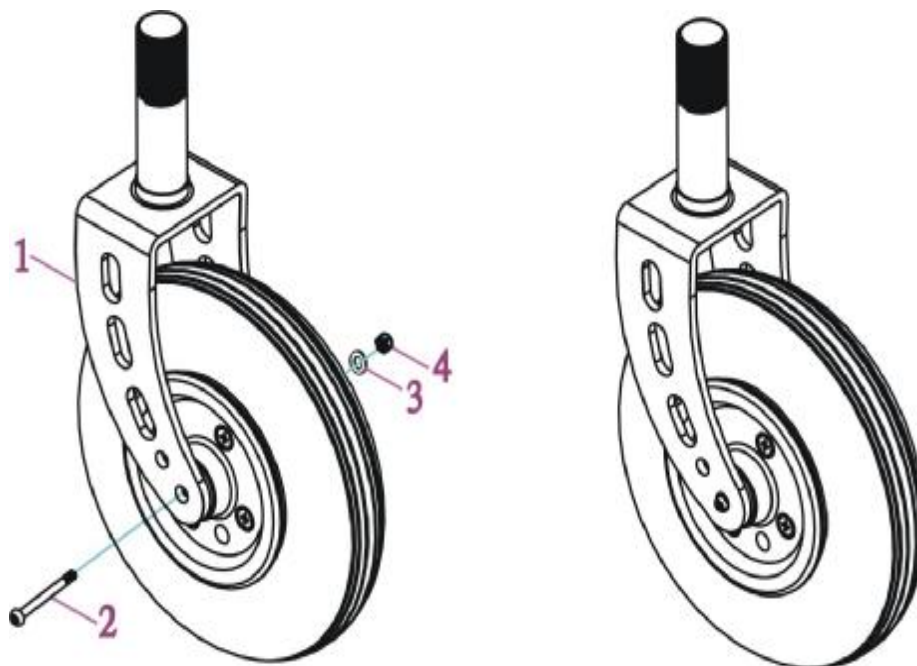

LRD410114 Front Wheel Fork

Item	Part Number	Description	Qty.
1	LRD410114-01	Fork	2
2	LRD410114-02	Hex Socket Cap Screws	2
3	LRD410114-03	Hub Washer	2
4	LRD410114-04	Nut	2