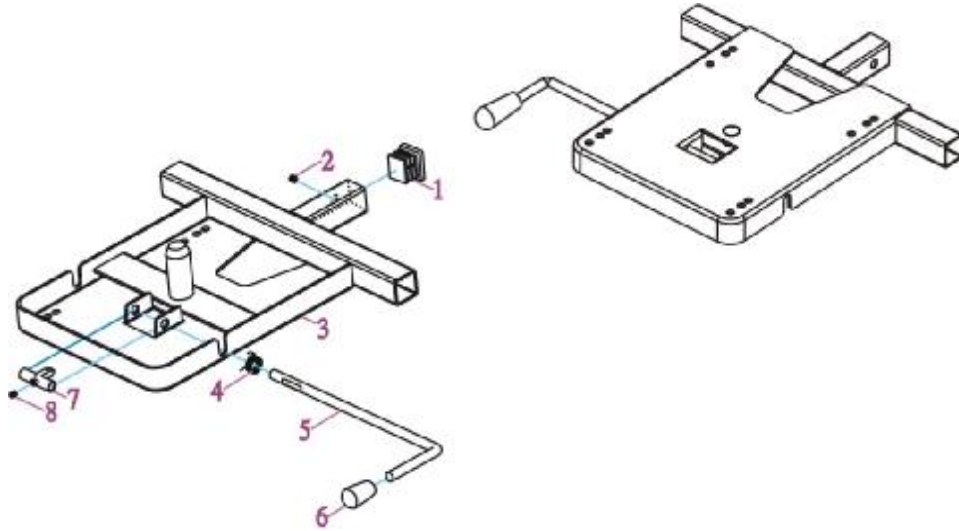

LRD410110 Seat Assembly Bracket

Item	Part Number	Description	Qty.
1	LRD410110-01	Tube Cap	1
2	LRD410110-02	Set Screws	1
3	LRD410110-03	Seat Bracket	1
4	LRD410110-04	Swivel Lever Spring	1
5	LRD410110-05	Swivel Lever	1
6	LRD410110-06	Swivel Lever Cap	1
7	LRD410110-07	Swivel Lever Shift	1
8	LRD410110-08	Set Screws	1