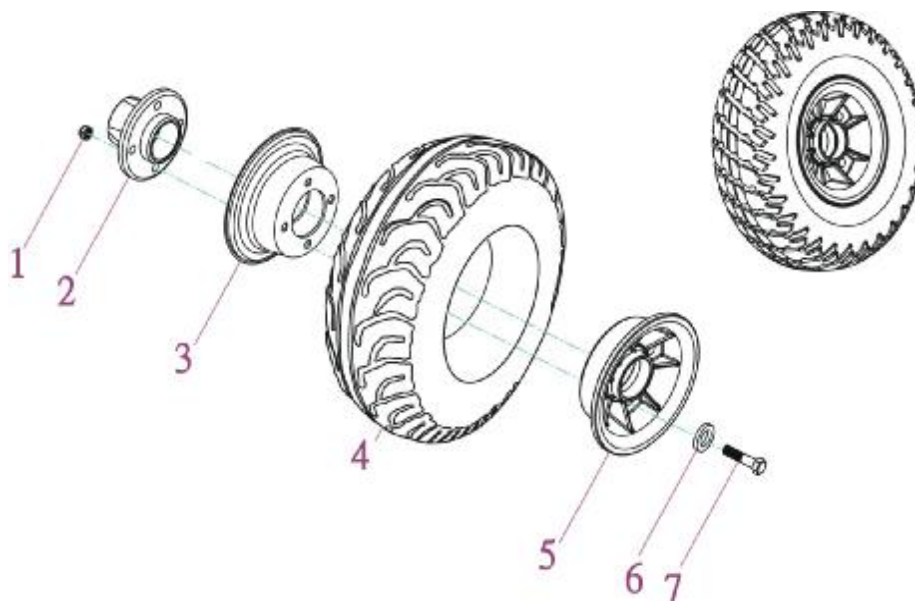

LRD410105 Rear Wheel Assembly

Item	Part Number	Description	Qty.
1	LRD410105-01	Nylon Nut	1
2	LRD410105-02	Bushing of Rear Wheel Rim Hub	1
3	LRD410105-03	Inner Hub	1
4	LRD410105-04	Tire	1
5	LRD410105-05	Outer Hub	1
6	LRD410105-06	Washer	1
7	LRD410105-07	Bolt	1