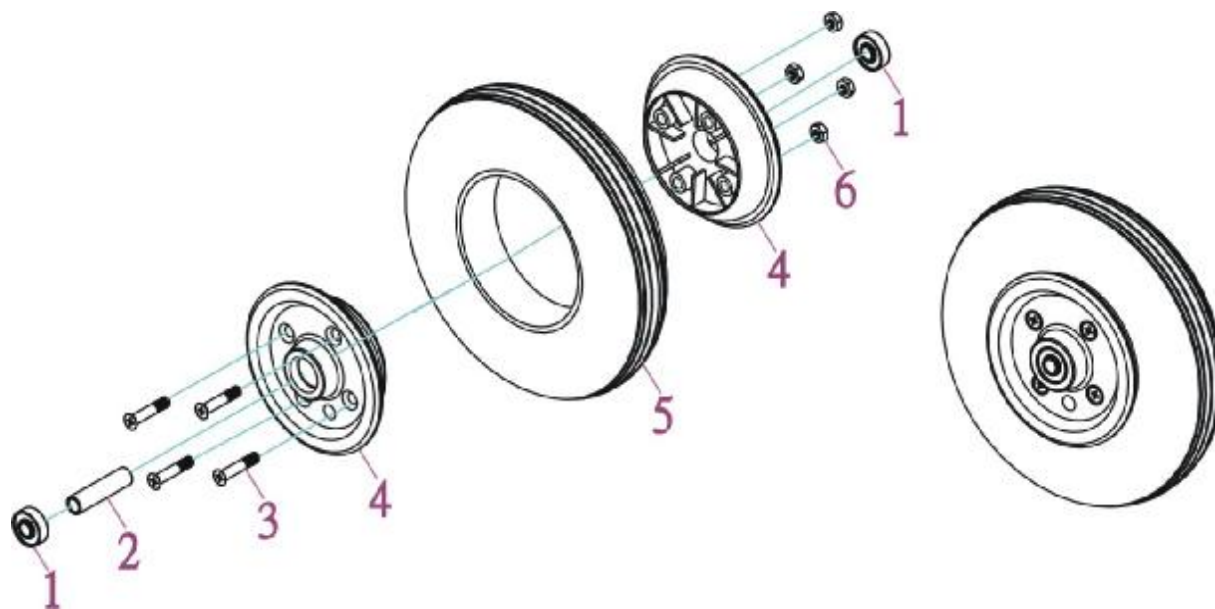

LRD410104 Front Wheel Assembly

Item	Part Number	Description	Qty.
1	LRD410104-01	Bearing	2
2	LRD410104-02	Bushing	1
3	LRD410104-03	Phillips Screws	4
4	LRD410104-04	Hub	1
5	LRD410104-05	Tire	1
6	LRD410104-06	Nylon Nut	4